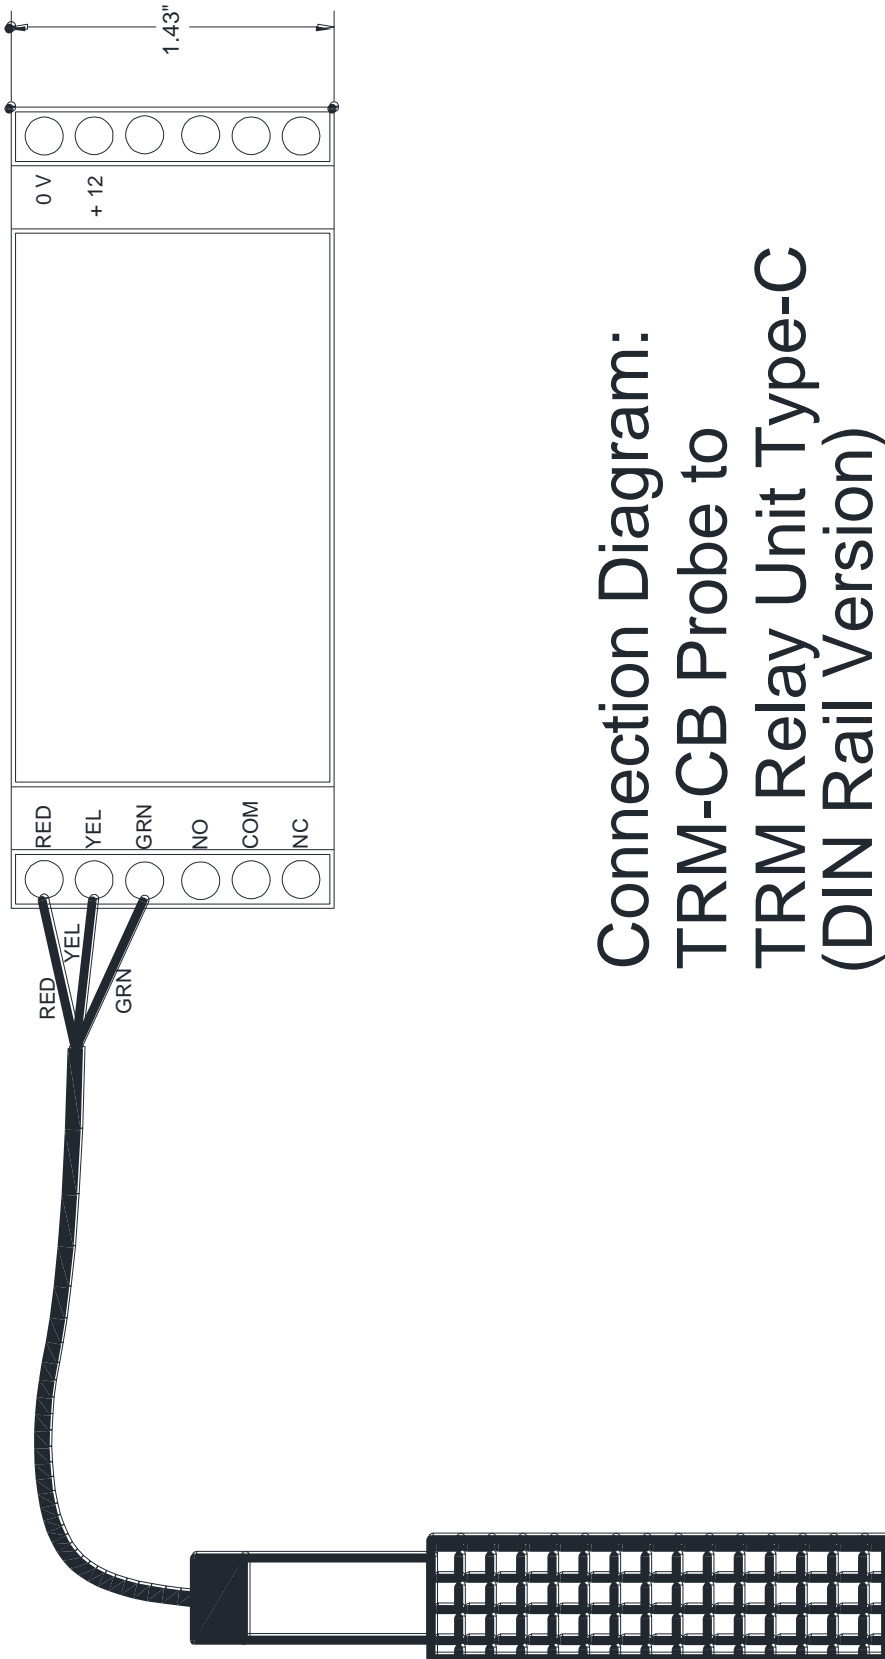

Connection Diagrams for TRM-CC,
TRM-CB and TRM-CBX Probes

**Connection Diagram:
TRM-CC Probe to
TRM Relay Unit Type-C
(DIN Rail Version)**

Connection Diagram:
 TRM-CB Probe to
 TRM Relay Unit Type-C
 (DIN Rail Version)

Connection Diagram:
TRM-CC Probe to
TRM Relay Unit Type-C
Compact Version

Connection Diagram:
TRM-CB Probe to
TRM Relay Unit Type-C
Compact Version

Connection Diagram:
TRM-CBX Probe to
TRM FLASHER-BE