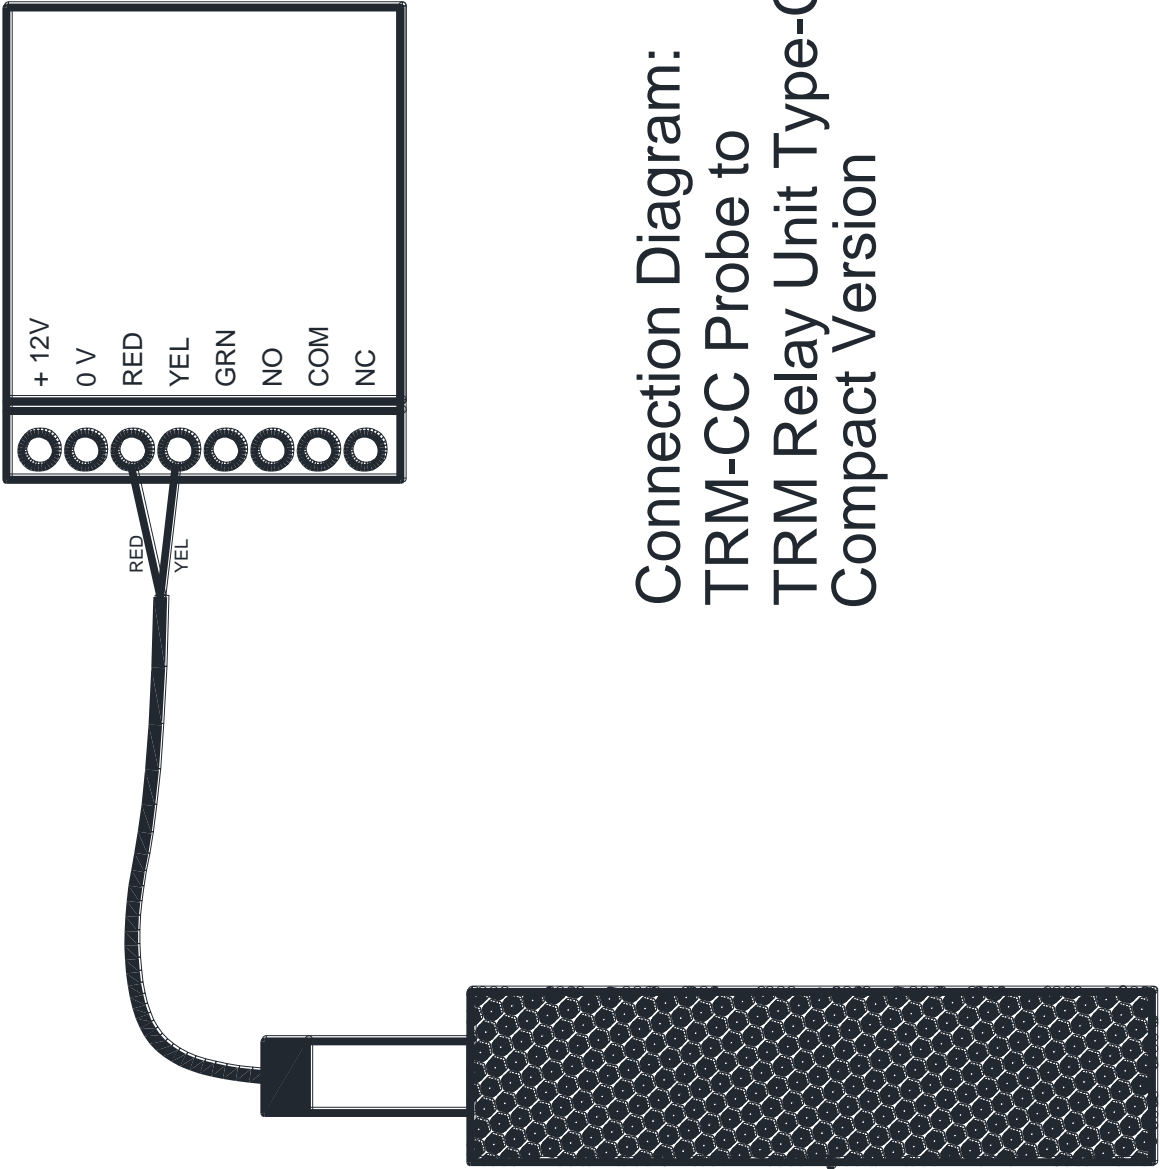

Connection Diagrams for TRM-CC,
TRM-CB and TRM-CBX Probes

**Connection Diagram:
TRM-CC Probe to
TRM Relay Unit Type-C
(DIN Rail Version)**

Connection Diagram:
 TRM-CB Probe to
 TRM Relay Unit Type-C
 (DIN Rail Version)

Connection Diagram:
TRM-CC Probe to
TRM Relay Unit Type-C
Compact Version

Connection Diagram:
TRM-CB Probe to
TRM Relay Unit Type-C
Compact Version

Connection Diagram:
TRM-CBX Probe to
TRM FLASHER-BE