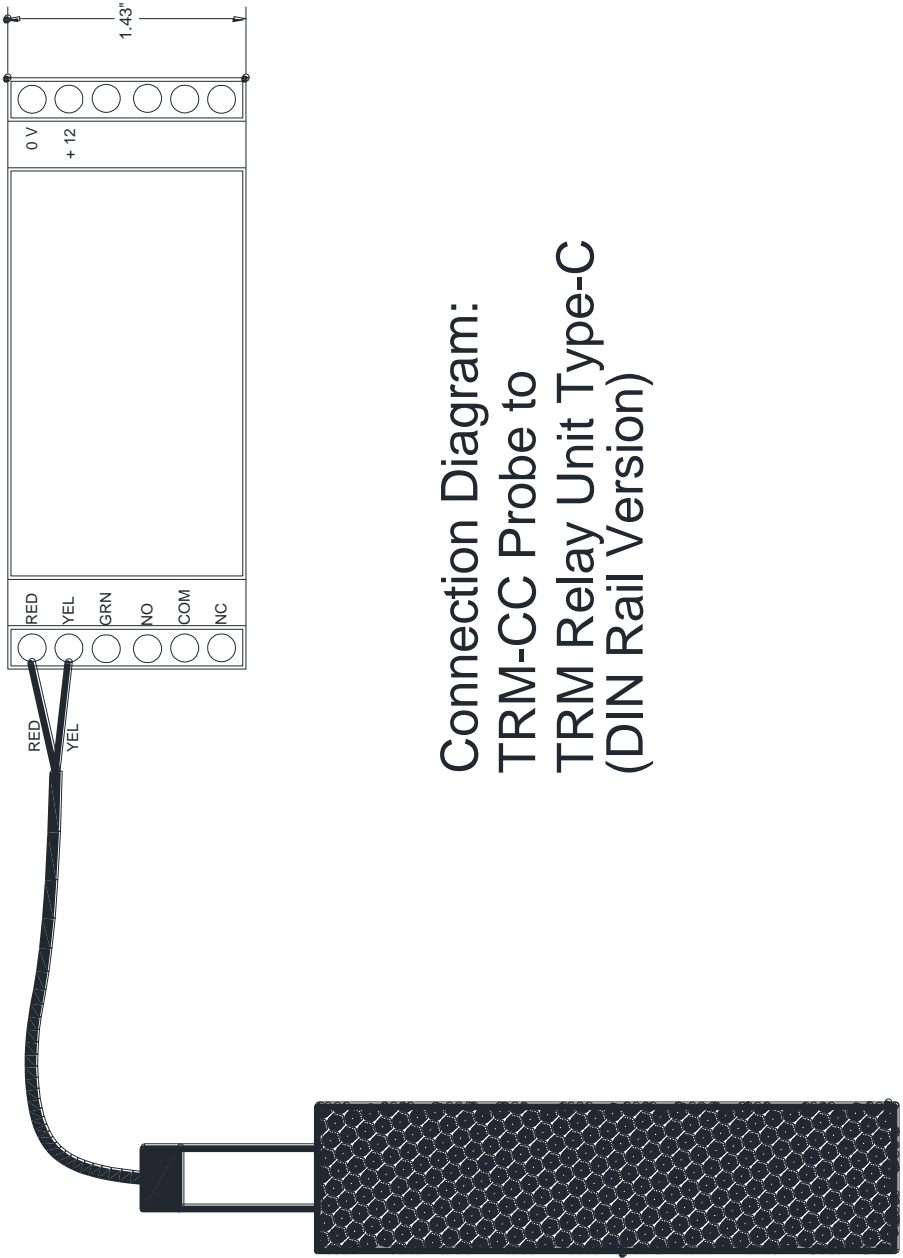

Connection Diagrams for TRM-CC,
TRM-CB and TRM-CBX Probes

**Connection Diagram:
TRM-CC Probe to
TRM Relay Unit Type-C
(DIN Rail Version)**

Connection Diagram:
 TRM-CB Probe to
 TRM Relay Unit Type-C
 (DIN Rail Version)

Connection Diagram:
TRM-CC Probe to
TRM Relay Unit Type-C
Compact Version

Connection Diagram:
TRM-CB Probe to
TRM Relay Unit Type-C
Compact Version

Connection Diagram:
TRM-CBX Probe to
TRM FLASHER-BE