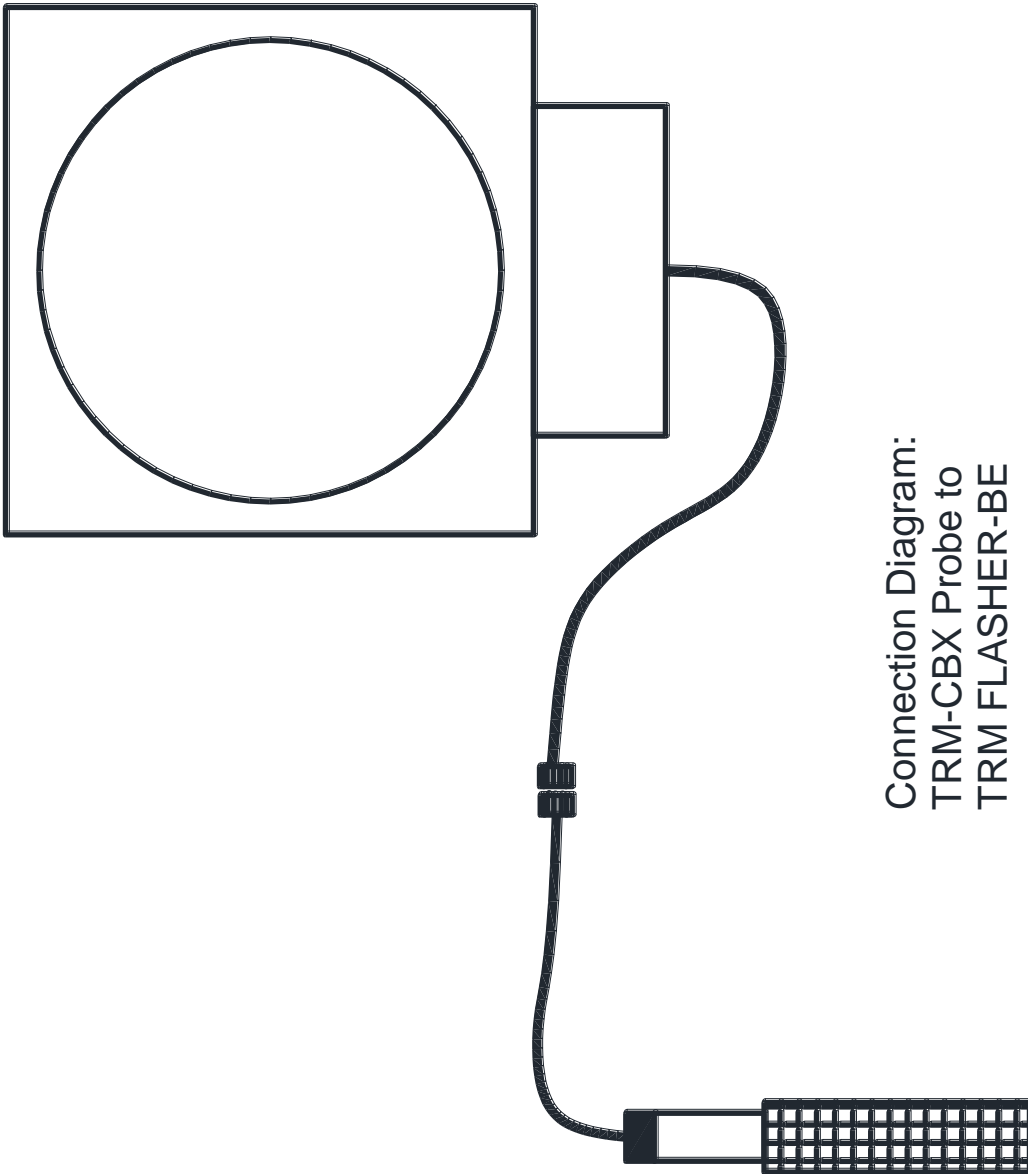

Connection Diagrams for TRM-CC,
TRM-CB and TRM-CBX Probes

**Connection Diagram:
TRM-CC Probe to
TRM Relay Unit Type-C
(DIN Rail Version)**

Connection Diagram:
 TRM-CB Probe to
 TRM Relay Unit Type-C
 (DIN Rail Version)

Connection Diagram:
TRM-CC Probe to
TRM Relay Unit Type-C
Compact Version

Connection Diagram:
TRM-CB Probe to
TRM Relay Unit Type-C
Compact Version

Connection Diagram:
TRM-CBX Probe to
TRM FLASHER-BE