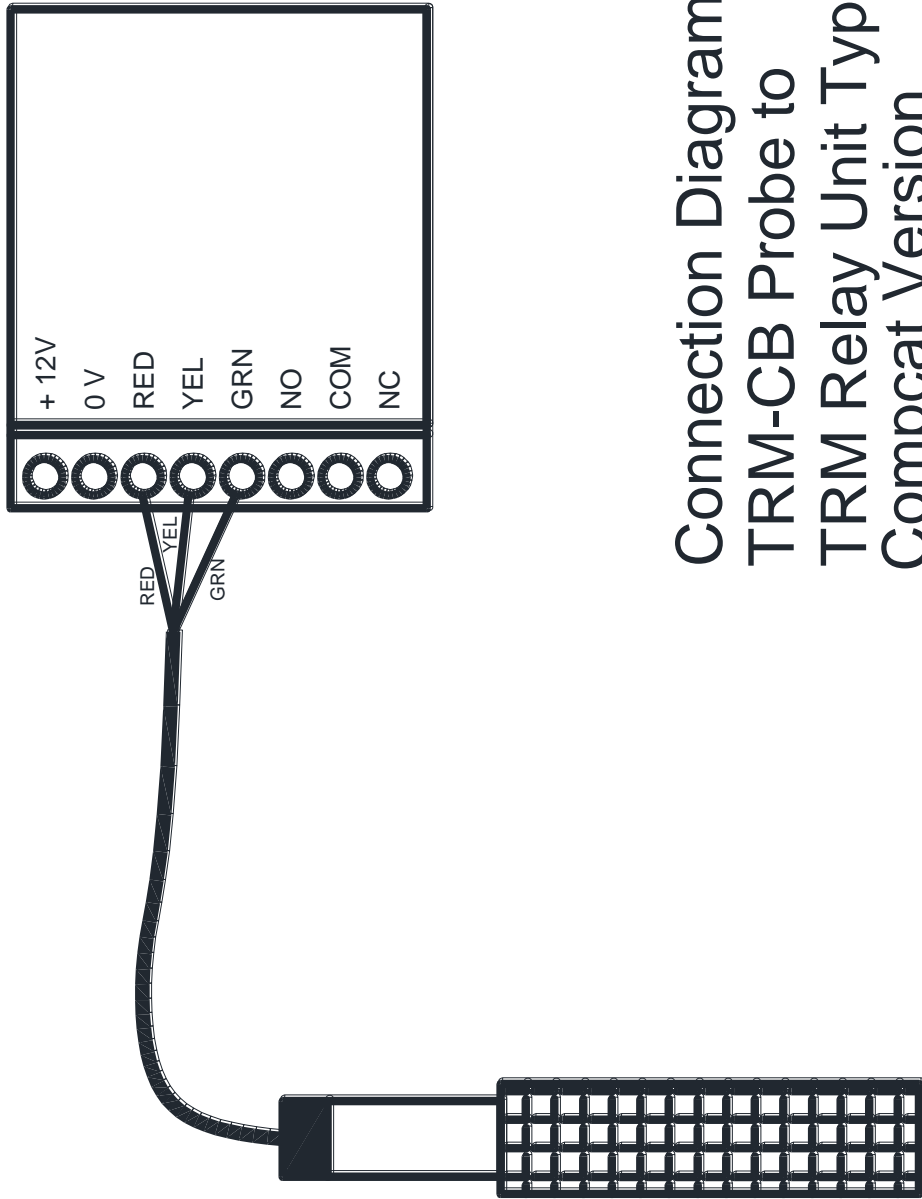

Connection Diagrams for TRM-CC,
TRM-CB and TRM-CBX Probes

**Connection Diagram:
TRM-CC Probe to
TRM Relay Unit Type-C
(DIN Rail Version)**

Connection Diagram:
 TRM-CB Probe to
 TRM Relay Unit Type-C
 (DIN Rail Version)

Connection Diagram:
TRM-CC Probe to
TRM Relay Unit Type-C
Compact Version

Connection Diagram:
TRM-CB Probe to
TRM Relay Unit Type-C
Compact Version

Connection Diagram:
TRM-CBX Probe to
TRM FLASHER-BE